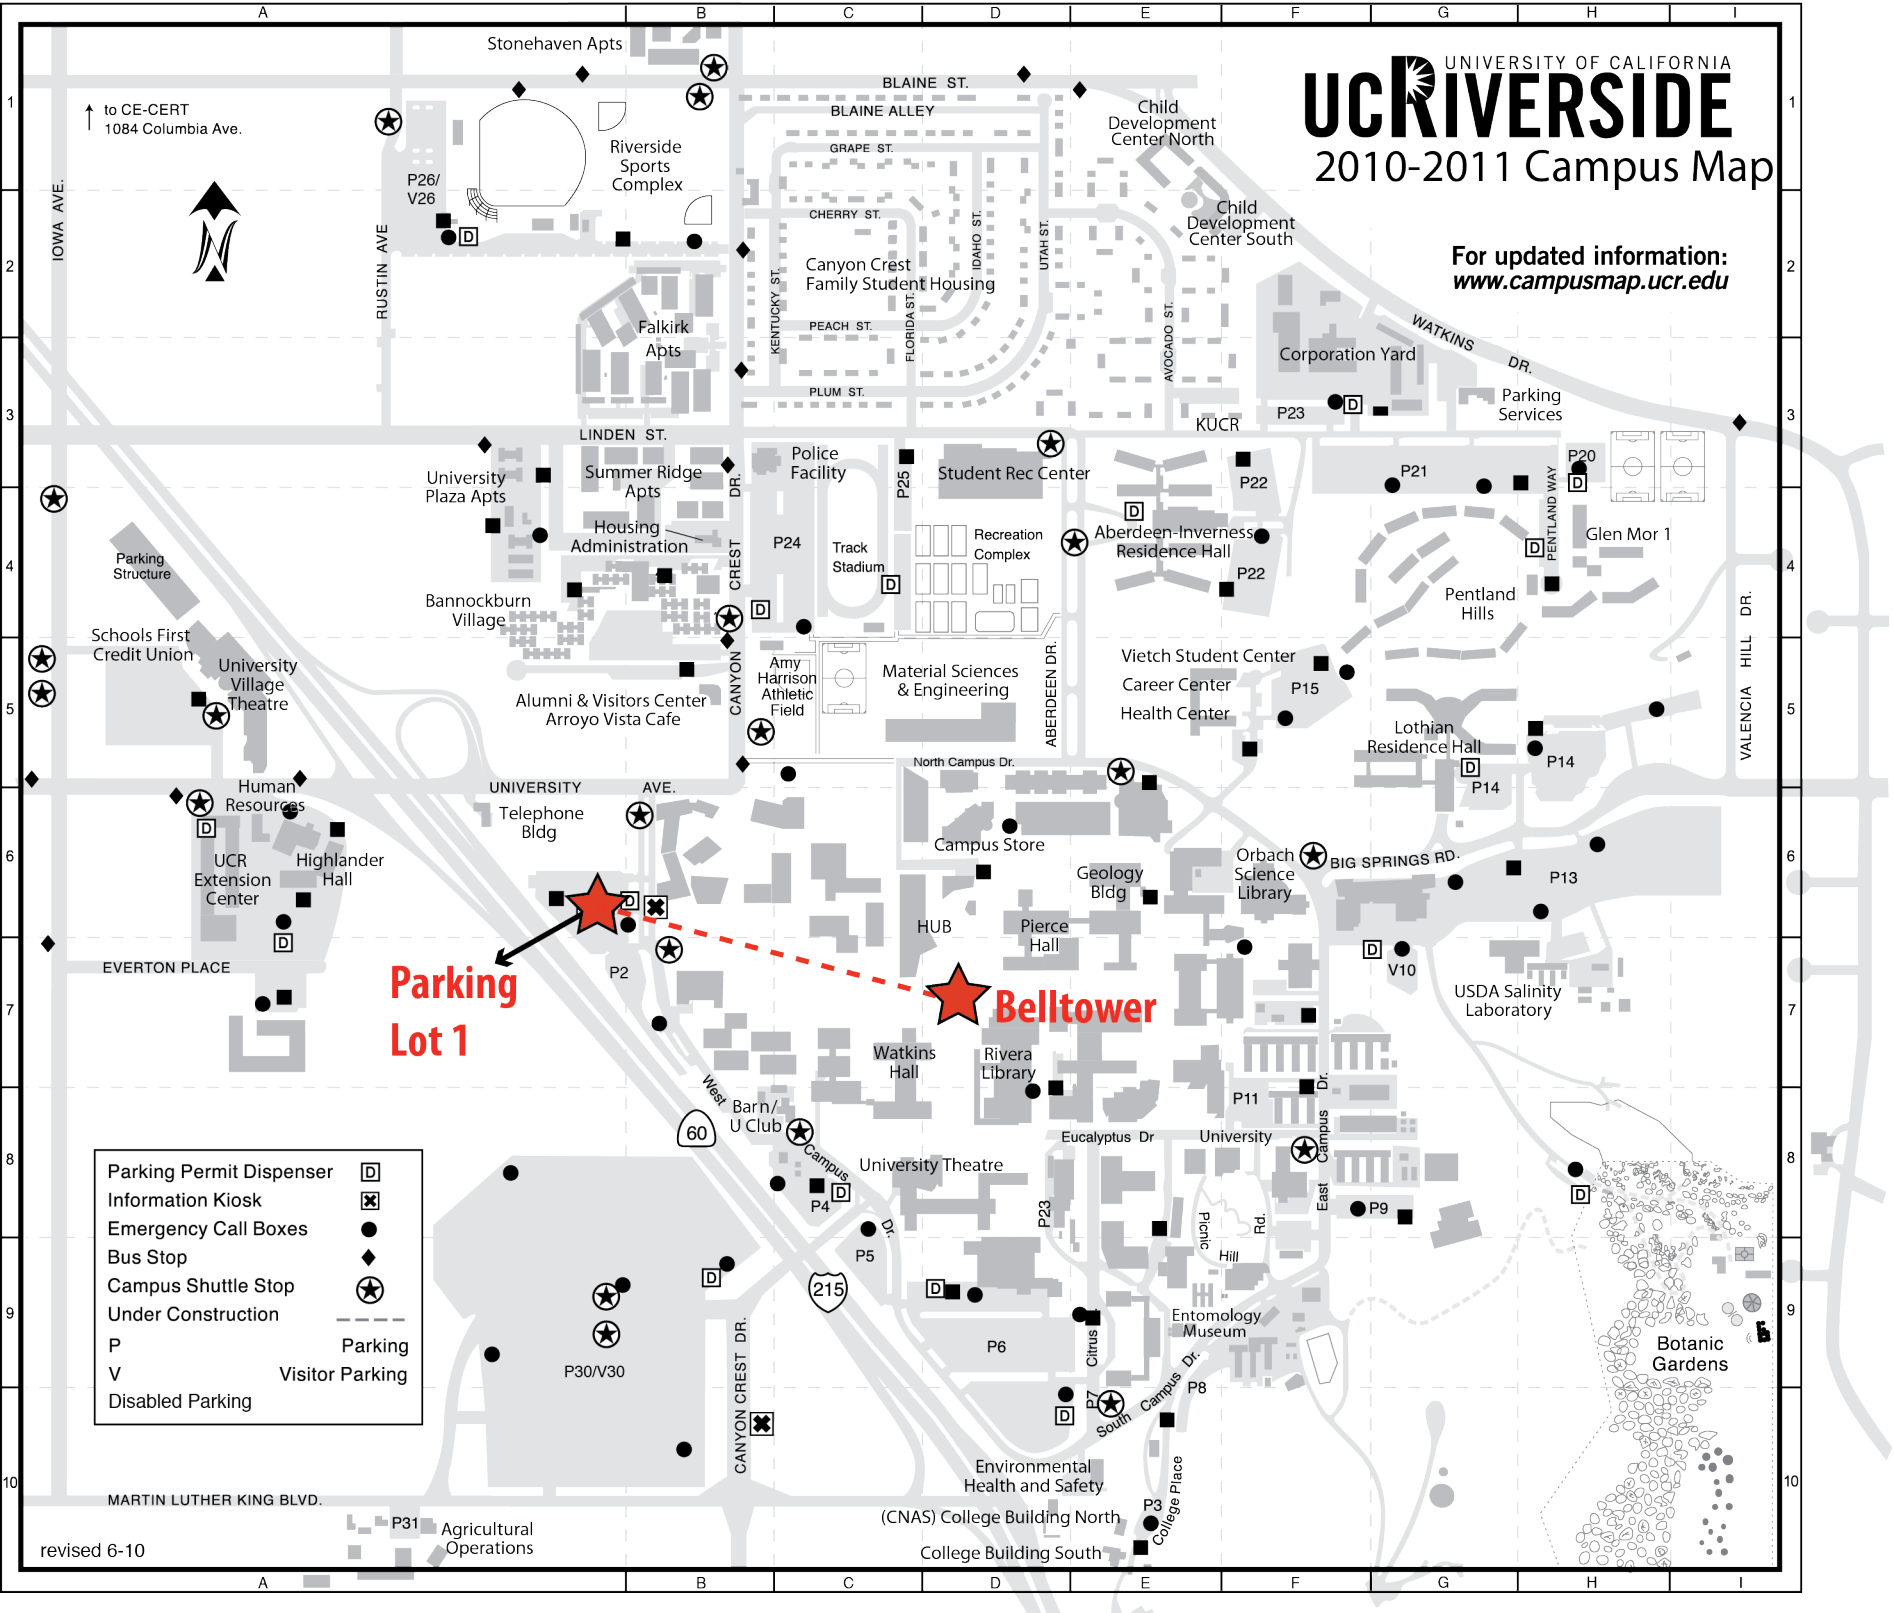

UNIVERSITY OF CALIFORNIA UCRIVERSIDE 2010-2011 Campus Map

For updated information:
www.campusmap.ucr.edu

Parking Lot 1

Belltower

- | | |
|--------------------------|-----------------|
| Parking Permit Dispenser | |
| Information Kiosk | |
| Emergency Call Boxes | |
| Bus Stop | |
| Campus Shuttle Stop | |
| Under Construction | |
| P | Parking |
| V | Visitor Parking |
| Disabled Parking | |